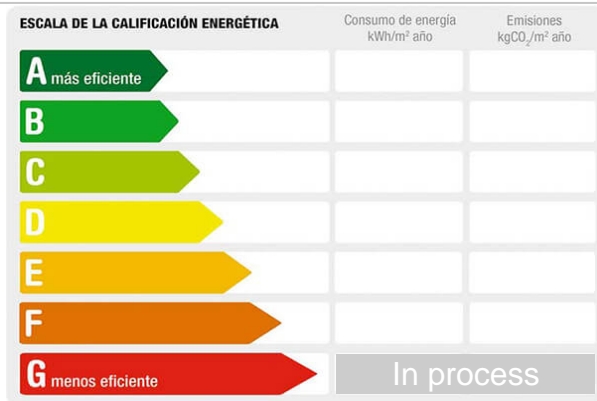

Sqm built: 157

Floor: terrazzo

Living area: 130

Bedrooms: 4

Orientation: southeast

Bathrooms: 1

Antiquity: 1980

Outward/Inward: outward